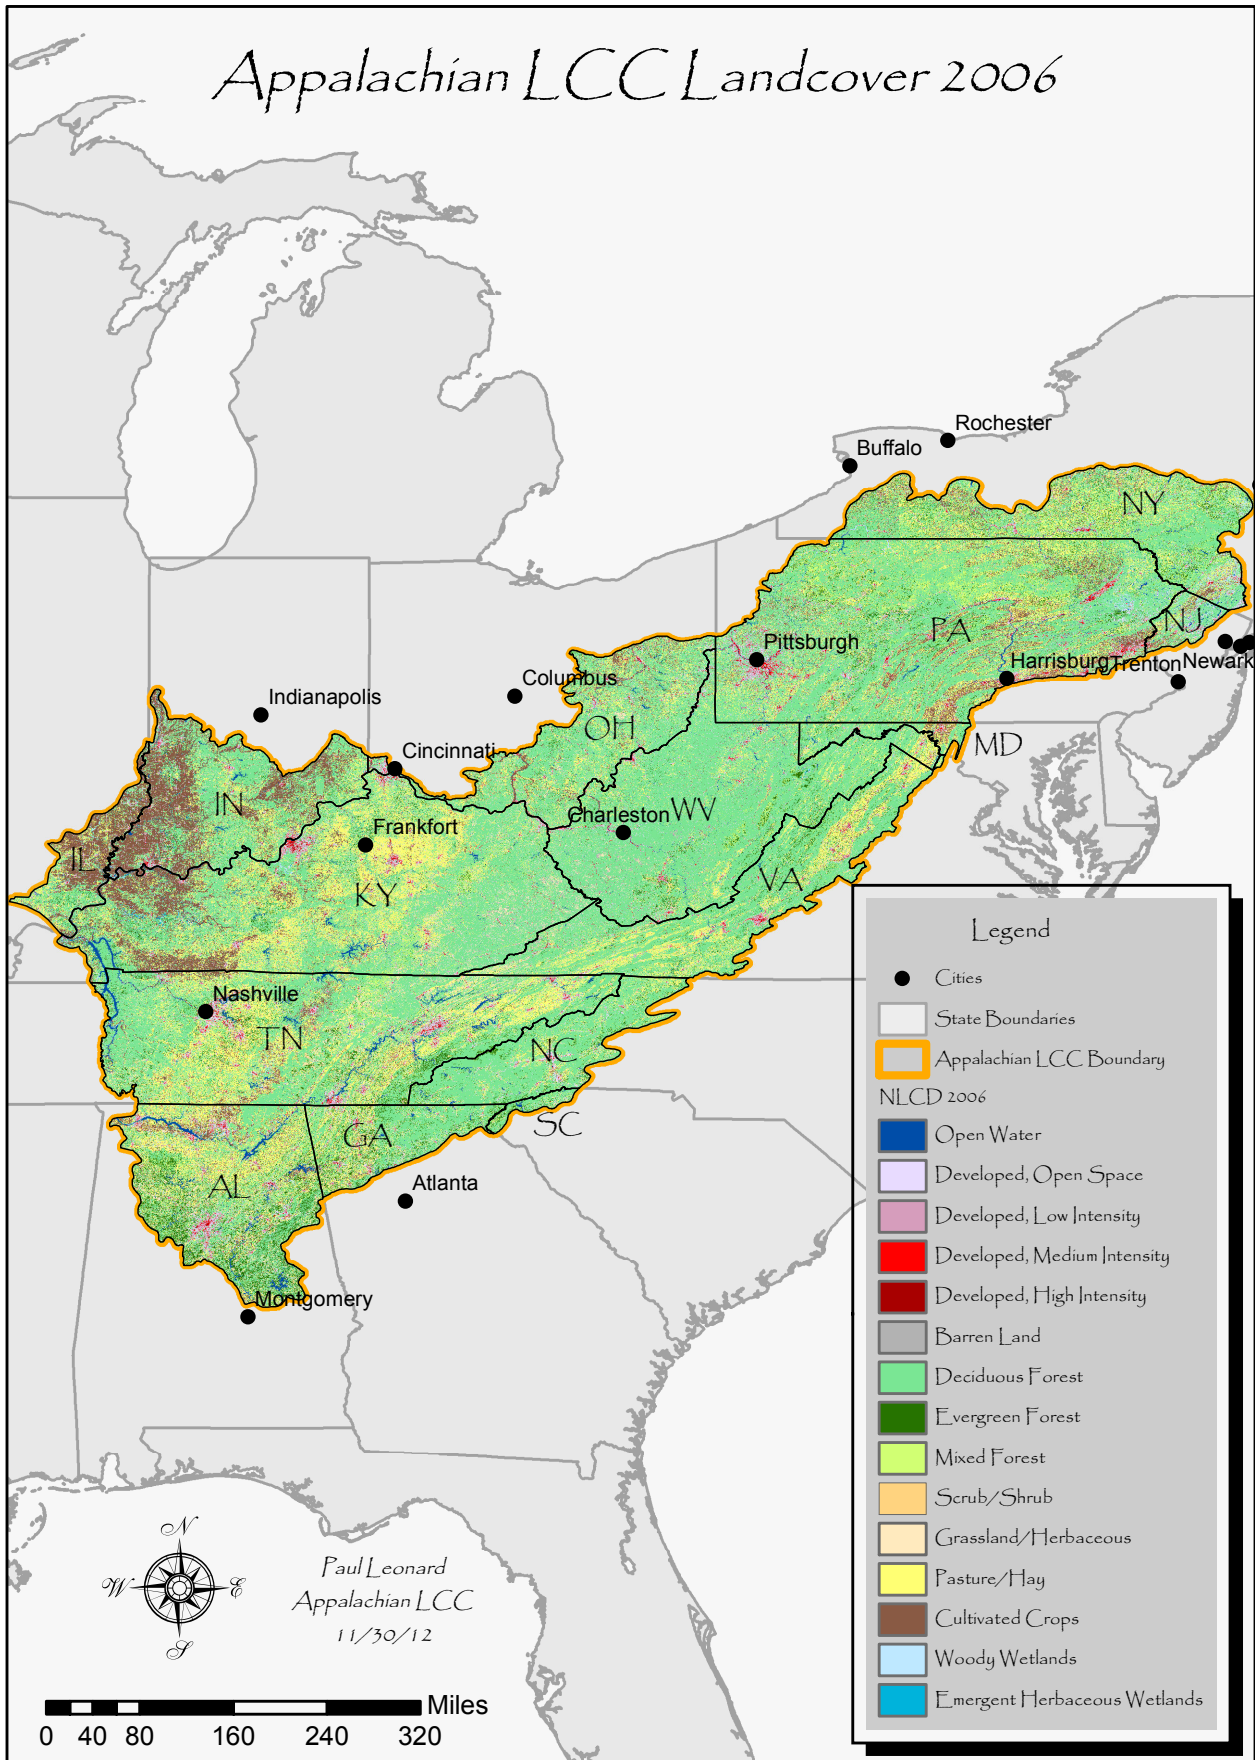

# Appalachian LCC Landcover 2006

Paul Leonard  
Appalachian LCC  
11/30/12

Miles  
0 40 80 160 240 320